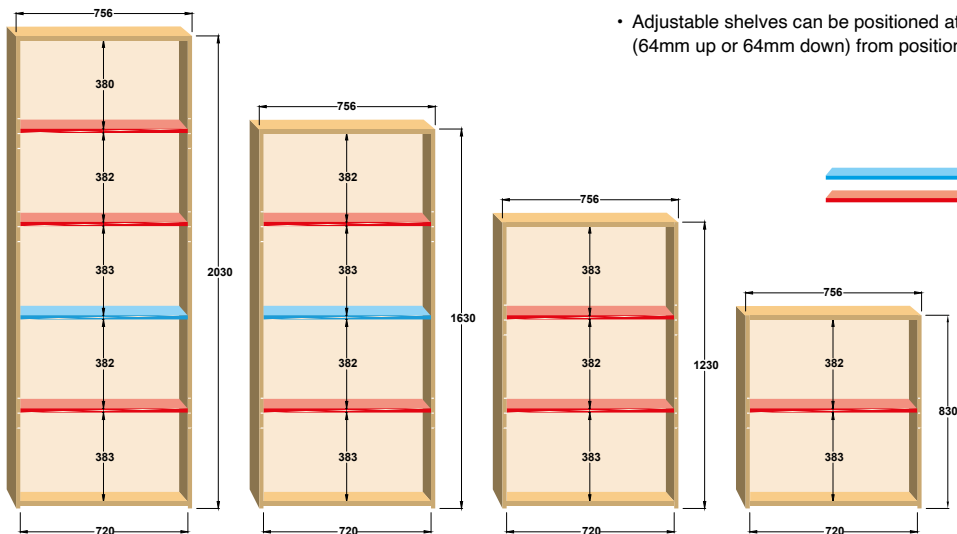

- 390mm deep bookcases supplied with adjustable shelves
- 18mm carcass with solid back panels

Cupboards

CODE	W	D	H	Size	RRP
CFLCU	756	408	830	Low	£278
CFMCU	756	408	1230	Medium	£310
CFTCU	756	408	1630	Tall	£395
CFHCU	756	408	2030	High	£496

- 408mm deep cupboards supplied with adjustable shelves
- 18mm carcass with solid back panels and lockable doors

Shelf Position Guide

- Adjustable shelves can be positioned at 64mm intervals (64mm up or 64mm down) from positions shown