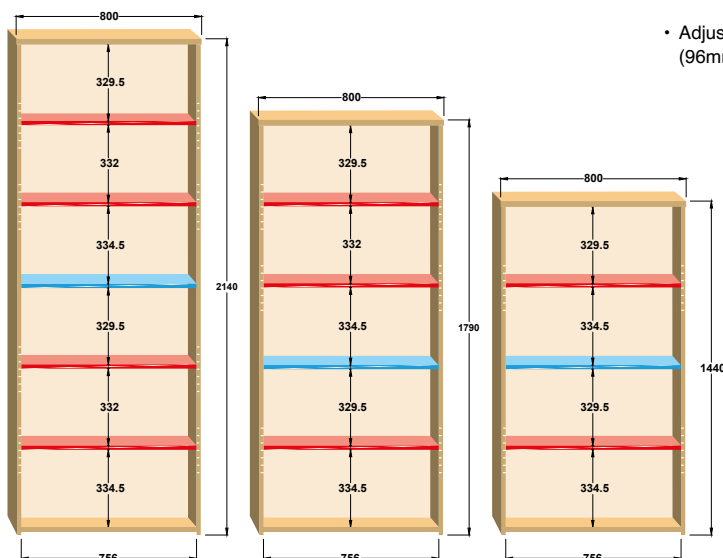

- 470mm deep combination units with adjustable shelves & lockable doors
- 25mm thick tops with 18mm carcass and solid back panel

Universal Combination Units with Wood & Glass Doors

CODE	W	D	H	Shelves	RRP
R1440COM	800	470	1440	3	£586
R1790COM	800	470	1790	4	£695
R2140COM	800	470	2140	5	£757
BS			Optional extra shelf		£67

- 470mm deep combination units with adjustable shelves & lockable doors
- 25mm thick tops with white 18mm carcass and coloured doors

Shelf Position Guide

- Adjustable shelves can be positioned at 32mm intervals (96mm up or 96mm) down from positions shown