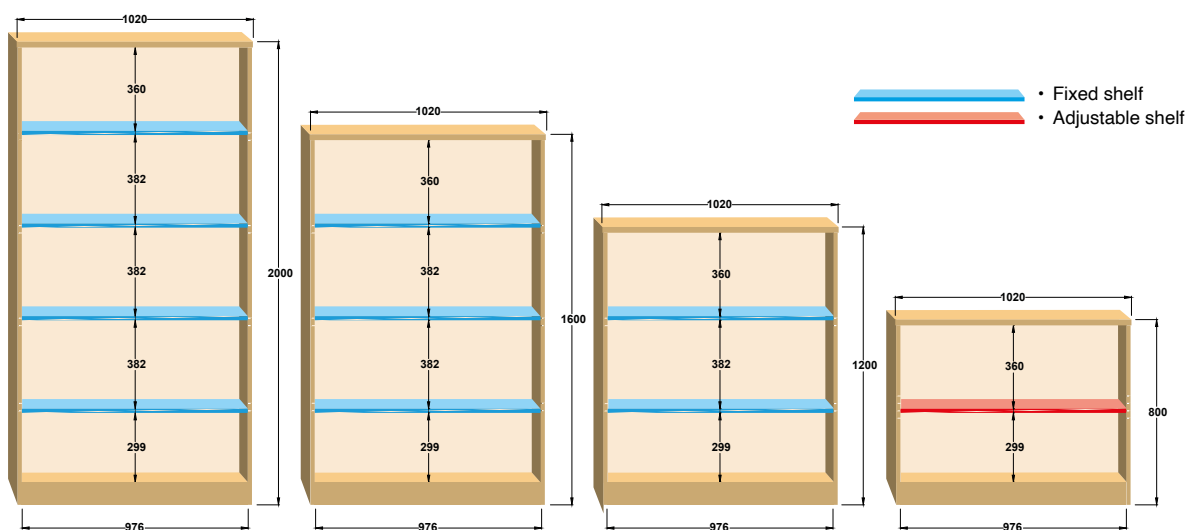

Shelf Position Guide - Deluxe Bookcases, Cupboards & Combination Units

Please add storage finish when ordering eg. DO16 in Beech = DO16B