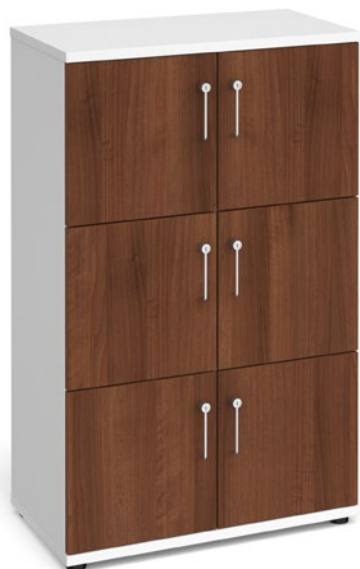

Wooden Storage Lockers

CODE	W	D	H	RRP
LCK4D	800	426	867	£504
LCK6D	800	426	1267	£700

- Free standing lockers available in two heights with 370 x 380 internal dimensions
- Four and six door options available to ensure the right configuration for any space

Planters

CODE	W	D	H	Finish	RRP
WPLS	800	426	200	White	£106
WPLD	1600	426	200	White	£148

* Plants not included

- Perfect for dividing the office with artificial plants or standing pots
- Designed to fit on single lockers or double to fit on side-to-side wooden storage lockers