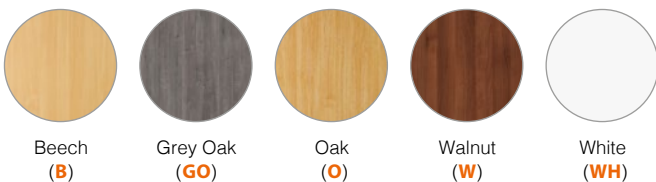

Duo two-tone storage available with a white carcass and 4 MFC finish options

Wooden lockers cater for securely storing employees personal effects

Wood Finishes

Duo Finishes

Two Drawer Fixed Pedestals

CODE	Handles	W	D	H	RRP
CF2FP-S	Silver	416	590	474	£162
CF2FP-G	Graphite	416	590	474	£162